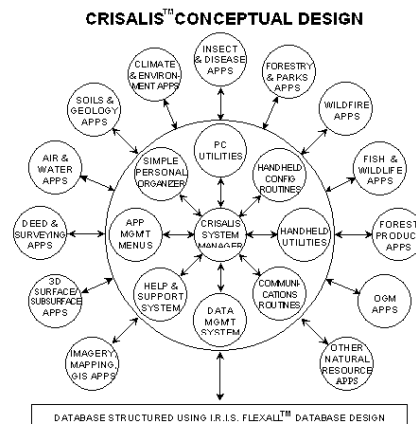

I.R.I.S.® CRISALIS® v2014!

(Customizable Resource Information Software And Land Informatics System™)

Like the caterpillar that turns into a butterfly, CRISALIS® will transform your crawling, clunky information system into a beautiful thing that flies! The CRISALIS® software provides you with an **All-In-One Natural Resource Information System**. It ties together: office PC's and handheld computers; 100+ Natural Resources-related software programs (including 55+ **FREE** software programs); access to 10,000+ **FREE** imagery/mapping/GIS datasets; and 10,000+ pages of **FREE** technical reference documents. Since 1999, CRISALIS® (previously called the PC/HH Interface) has helped organizations improve Natural Resources Management and Conservation, while also helping them work faster, cheaper, and smarter! CRISALIS® has PC and HandHeld computer sides with the following features and benefits: