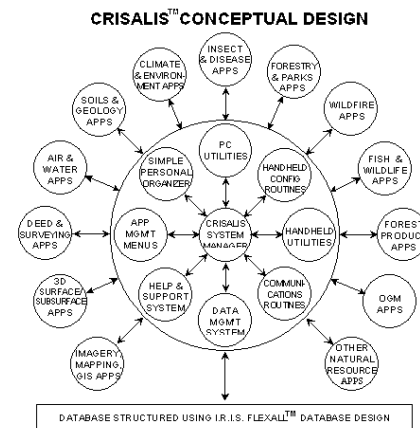

# I.R.I.S. CRISALIS® v2014!

(Customizable Resource Information Software And Land Informatics System™)

Like the caterpillar that turns into a butterfly, CRISALIS® will transform your crawling, clunky information system into a beautiful thing that flies! CRISALIS® is "super-app" software that ties together: office PC's and handheld computers; 100+ Natural Resources-related software programs (including 55+ FREE software programs); access to 1000's of FREE imagery/mapping/GIS datasets; and 1000's of pages of FREE technical reference documents into an **All-In-One Resource Information System!** Since 1999, CRISALIS® (previously called the PC/HH Interface) has helped organizations improve Natural Resources Management and Conservation, while also helping them work faster, cheaper, and smarter! CRISALIS® has both PC and HandHeld computer sides that provide the following features and benefits: